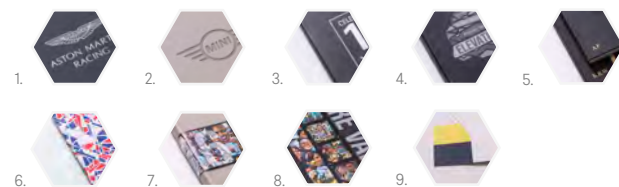

PAPER TYPES

Ivory 90 GSM Ruled
Plain 90 GSM
Dot Grid 90 GSM

PAGE COUNT

240
240
240

MOQ

150

CUSTOMISATIONS

1. Foiling
2. Debossing
3. Screen Printing
4. UV Printing
5. Monogramming
6. Digital Printing
7. Packaging & Belly Bands
8. Page Inserts
9. Pockets

SIZES

210 x 130mm
140 x 90mm

INTERNAL PAGE SIZES

210 x 130mm + 5mm bleed
140 x 90mm + 5mm bleed

80 colours available
(Colour cards sent separately)

Bookblock

4-6 Denbigh Mews
London
SW1V 2HQ

UK / +44 (0) 203 514 1281
USA / +1 (312) 337-0747