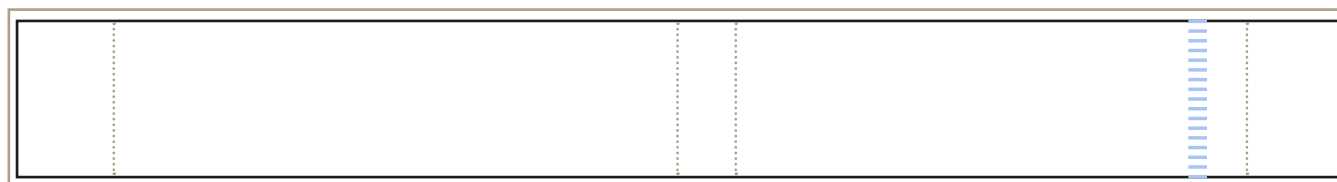

Bleed = 5mm

Fold Lines / Edge of Book

Elastic - 15mm from edge

Back Edge

90mm

15mm

90mm

Front Edge

TOTAL LENGTH = c.255mm

HEIGHT = 40 - 60mm

***PLEASE NOTE THIS IS A
GUIDELINE ONLY.
PLEASE DO NOT PLACE YOUR
ARTWORK IN THIS FILE.**

Bookblock

4-6 Denbigh Mews

London

SW1V 2HQ

-