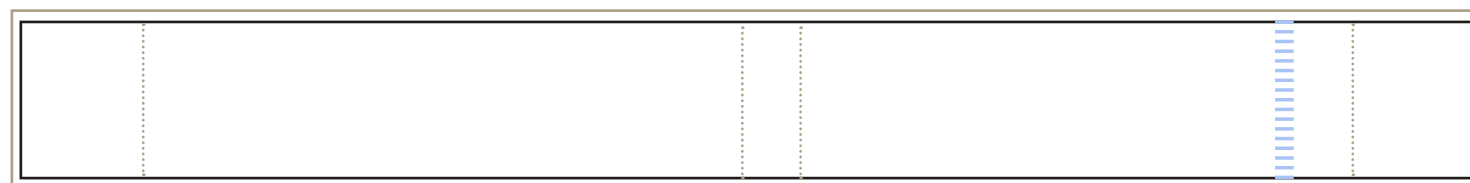

Bb.

BELLY BAND ARTWORK

A6 NOTEBOOK

148 x 105mm Cover, 1 - 2mm lip

ARTWORK

Trim Size

Bleed = 5mm

Fold Lines / Edge of Book

Elastic - 15mm from edge

Back Edge

105mm

15mm

105mm

Front Edge

TOTAL LENGTH = c.285mm

HEIGHT = 40 - 60mm

***PLEASE NOTE THIS IS A
GUIDELINE ONLY.
PLEASE DO NOT PLACE YOUR
ARTWORK IN THIS FILE.**

Bookblock

4-6 Denbigh Mews

London

SW1V 2HQ

-

UK / +44 (0) 203 514 1281

USA / +1 (312) 337-0747

info@bookblock.com

www.business.bookblock.com