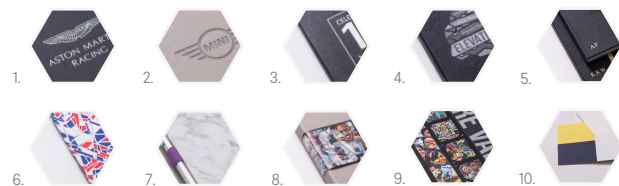

Bb.

Bookblock Everyday Ring - Bound

Product Details

Bb.

PRODUCT DETAILS

BOOKBLOCK EVERYDAY RING - BOUND

With a wire coil at the spine, a pen loop and also available in many different colours, the Bookblock Everyday Ring-bound is a versatile style that can be mixed and matched with various materials.

PAPER TYPES

Ivory 90 GSM Ruled
Plain 90 GSM
Dot Grid 90 GSM

PAGE COUNT

192
192
192

MOQ

150

CUSTOMISATIONS

1. Foiling
2. Debossing
3. Screen Printing
4. UV Printing
5. Monogramming
6. Digital Printing
7. Elastic, Ribbon, Pen Loops
8. Packaging & Belly Bands
9. Page Inserts
10. Pockets

SIZES

210 x 148mm (A5)

INTERNAL PAGE SIZES

210 x 148mm + 5mm bleed (A5)

80 colours available
(Colour cards sent separately)

Bookblock

4-6 Denbigh Mews
London
SW1V 2HQ

UK / +44 (0) 203 514 1281